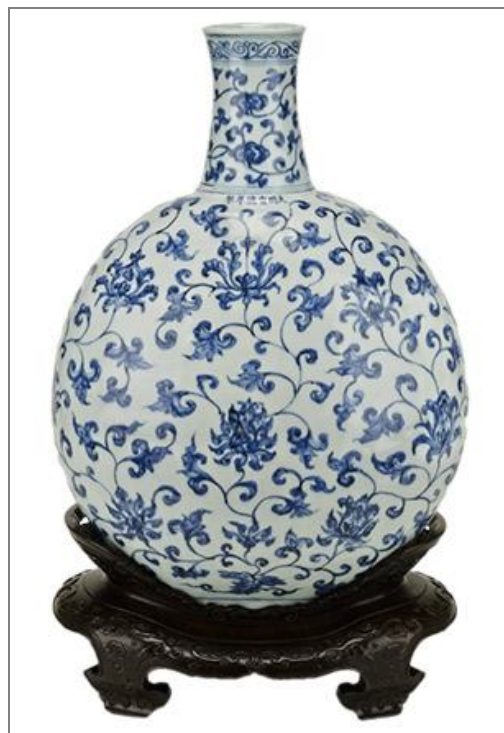

Ming Musical Moments

Saturday 12 April | 11 am-12 noon & 2-3 pm | FREE

The Burrell Collection, Pollok Country Park, 2060 Pollokshaws Road, Glasgow G43 1AT

Photography by Enzo Di Cosmo

Large porcelain flask painted with underglaze blue decoration. Made in Jingdezhen, China. Ming dynasty, Xuande mark and period, 1426–1435. © The Trustees of the British Museum.

Fong Liu (Voice)

Hooi Ling Eng (Zheng)

Laura Durrant (Cello)

Dr Tom Furniss (Poetry)

Thomas Jacobi (Image)

Enzo Di Cosmo (Camera)

Part of ***Made in China: an imperial Ming vase*** A British Museum Tour, Supported by BP